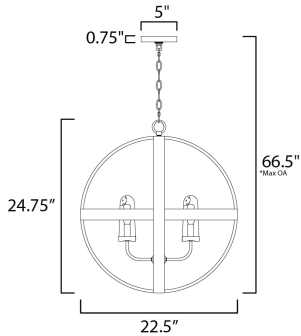

*max overall height

MEASUREMENTS

- DIMENSION : 22.5" L x 22.5" W x 24.75" H
- MAX OAH : 66.5" OAH
- CANOPY : 5" W x 0.75" H x 5" L
- HANGING WEIGHT : 20.24 lb

LAMPING

- INPUT VOLTAGE : 120V
- BULB : 4 x 40W Incandescent E12 Candelabra , 160W Total
- BULB INCLUDED : (Included)
- DIMMABLE : Yes