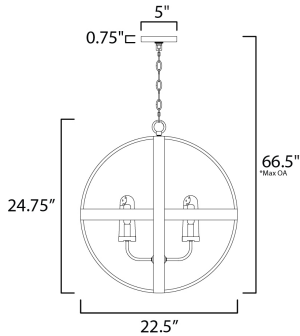

\*max overall height

**MEASUREMENTS**

- DIMENSION : 22.5" L x 22.5" W x 24.75" H
- MAX OAH : 66.5" OAH
- CANOPY : 5" W x 0.75" H x 5" L
- HANGING WEIGHT : 20.24 lb

**LAMPING**

- INPUT VOLTAGE : 120V
- BULB : 4 x 40W Incandescent E12 Candelabra , 160W Total
- BULB INCLUDED : (Included)
- DIMMABLE : Yes