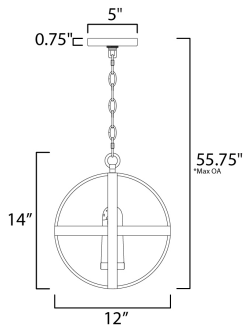

*max overall height

MEASUREMENTS

- DIMENSION : 12" L x 12" W x 14" H
- MAX OAH : 55.75" OAH
- CANOPY : 5" W x 0.75" H x 5" L
- HANGING WEIGHT : 6.16 lb

LAMPING

- INPUT VOLTAGE : 120V
- BULB : 1 x 40W Incandescent E12 Candelabra , 40W Total
- BULB INCLUDED : (Included)
- DIMMABLE : Yes