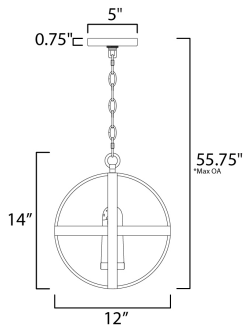

\*max overall height

**MEASUREMENTS**

- DIMENSION : 12" L x 12" W x 14" H
- MAX OAH : 55.75" OAH
- CANOPY : 5" W x 0.75" H x 5" L
- HANGING WEIGHT : 6.16 lb

**LAMPING**

- INPUT VOLTAGE : 120V
- BULB : 1 x 40W Incandescent E12 Candelabra , 40W Total
- BULB INCLUDED : (Included)
- DIMMABLE : Yes