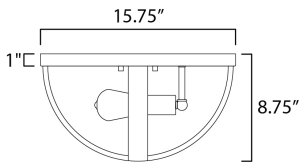

MEASUREMENTS

DIMENSION : 15.75" L x 15.75" W x 8.75" H
 CANOPY : 15.75" W x 1" H x 15.75" L
 HANGING WEIGHT : 6.16 lb

LAMPING

INPUT VOLTAGE : 120V
 BULB : 2 x 60W Incandescent E26 Medium , 120W Total
 BULB INCLUDED : (Not Included)
 DIMMABLE : Yes