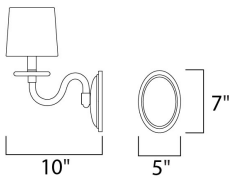

MEASUREMENTS

DIMENSION : 15" W x 14" H x 10" Ext
 MAX OAH : 5" W x 7" H
 HANGING WEIGHT : 4.4 lb

LAMPING

INPUT VOLTAGE : 120V
 BULB : 2 x 40W Incandescent E12 Candelabra , 80W Total
 BULB INCLUDED : (Not Included)
 DIMMABLE :