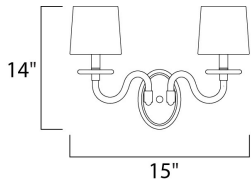

MEASUREMENTS

DIMENSION : 15" W x 14" H x 10" Ext
 MAX OAH : 5" W x 7" H
 HANGING WEIGHT : 4.4 lb

LAMPING

INPUT VOLTAGE : 120V
 BULB : 2 x 40W Incandescent E12 Candelabra , 80W Total
 BULB INCLUDED : (Not Included)
 DIMMABLE :