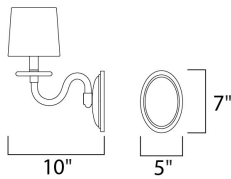

MEASUREMENTS

DIMENSION : 15" W x 14" H x 10" Ext
 MAX OAH : 5" W x 7" H
 HANGING WEIGHT : 4.4 lb

LAMPING

INPUT VOLTAGE : 120V
 BULB : 2 x 40W Incandescent E12 Candelabra , 80W Total
 BULB INCLUDED : (Not Included)
 DIMMABLE : Yes