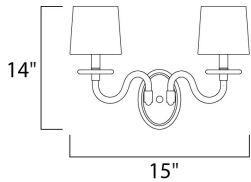

MEASUREMENTS

DIMENSION : 15" W x 14" H x 10" Ext
 MAX OAH : 5" W x 7" H
 HANGING WEIGHT : 4.4 lb

LAMPING

INPUT VOLTAGE : 120V
 BULB : 2 x 40W Incandescent E12 Candelabra , 80W Total
 BULB INCLUDED : (Not Included)
 DIMMABLE : Yes