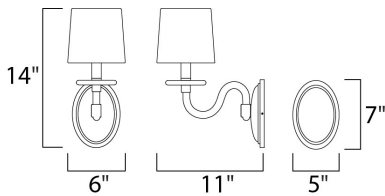

**MEASUREMENTS**

DIMENSION : 6" W x 14" H x 11" Ext  
 MAX OAH : 5" W x 7" H  
 HANGING WEIGHT : 1.76 lb

**LAMPING**

INPUT VOLTAGE : 120V  
 BULB : 1 x 40W Incandescent E12 Candelabra , 40W Total  
 BULB INCLUDED : (Not Included)  
 DIMMABLE : Yes