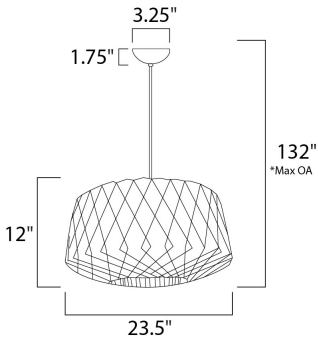

*max overall height

MEASUREMENTS

DIMENSION : 23.5" L x 23.5" W x 12" H
 MAX OAH : 132" OAH
 HANGING WEIGHT : 3.46 lb

LAMPING

INPUT VOLTAGE : 120V
 BULB : 1 x 60W Incandescent E26 Medium , 60W Total
 BULB INCLUDED : (Not Included)
 DIMMABLE : Yes