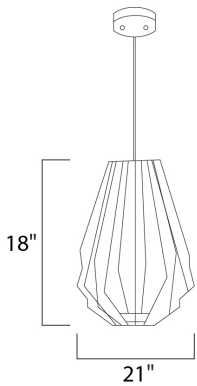

**MEASUREMENTS**

DIMENSION : 21" L x 21" W x 18" H  
 MAX OAH : 150" OAH  
 HANGING WEIGHT : 17.6 lb

**LAMPING**

INPUT VOLTAGE : 120V  
 LUMENS : 700 Rated  
 BULB : 1 x 10W LED LED , 10W Total  
 BULB INCLUDED : (Included)  
 DIMMABLE : Triac CL  
 CRI : 80+ CRI  
 COLOR\_TEMP : 3000K