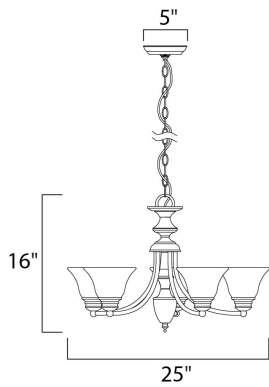

**MEASUREMENTS**

DIMENSION : 25" L x 25" W x 16" H  
 CANOPY : 5" W x 1" H x 5" L  
 HANGING WEIGHT : 11.68 lb

**LAMPING**

INPUT VOLTAGE : 120V  
 BULB : 5 x 60W Incandescent E26 Medium , 300W Total  
 BULB INCLUDED : (Not Included)  
 DIMMABLE : Yes