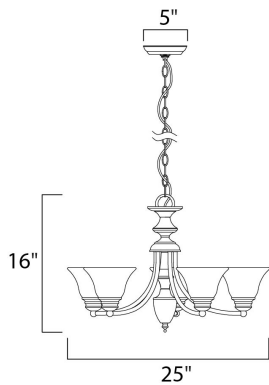

**MEASUREMENTS**

DIMENSION : 25" L x 25" W x 16" H  
 CANOPY : 5" W x 1" H x 5" L  
 HANGING WEIGHT : 11.68 lb

**LAMPING**

INPUT VOLTAGE : 120V  
 BULB : 5 x 60W Incandescent E26 Medium , 300W Total  
 BULB INCLUDED : (Not Included)  
 DIMMABLE : Yes