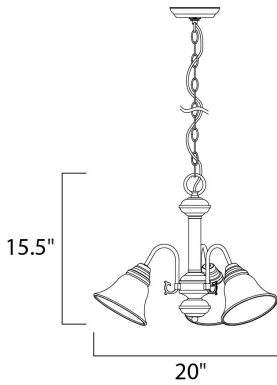

MEASUREMENTS

DIMENSION : 20" L x 20" W x 15.5" H
 HANGING WEIGHT : 6.39 lb

LAMPING

INPUT VOLTAGE : 120V
 BULB : 3 x 60W Incandescent E26 Medium , 180W Total
 BULB INCLUDED : (Not Included)
 DIMMABLE : Yes