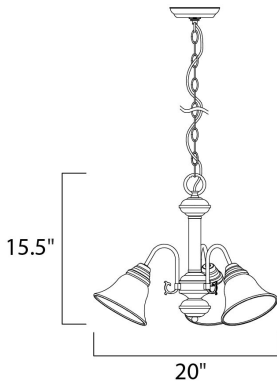

MEASUREMENTS

DIMENSION : 20" L x 20" W x 15.5" H
 HANGING WEIGHT : 6.39 lb

LAMPING

INPUT VOLTAGE : 120V
 BULB : 3 x 60W Incandescent E26 Medium , 180W Total
 BULB INCLUDED : (Not Included)
 DIMMABLE : Yes