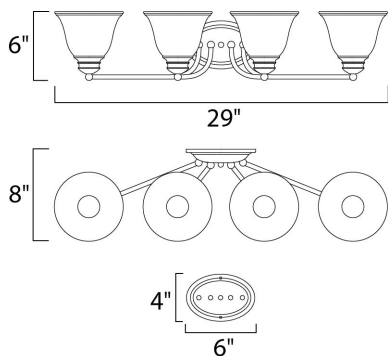

**MEASUREMENTS**

DIMENSION : 29" W x 6" H x 8" Ext  
 BACK PLATE : 6.25" W x 4.25" H x 2.21" HCO  
 HANGING WEIGHT : 5.06 lb

**LAMPING**

INPUT VOLTAGE : 120V  
 BULB : 4 x 60W Incandescent E26 Medium , 240W Total  
 BULB INCLUDED : (Not Included)  
 DIMMABLE : Yes