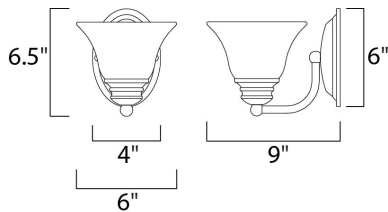

MEASUREMENTS

DIMENSION : 6" W x 6.5" H x 9" Ext
 MAX OAH : 6.64" OAH 4.13" W x 6.13" H
 HANGING WEIGHT : 1.5 lb

LAMPING

INPUT VOLTAGE : 120V
 BULB : 1 x 100W Incandescent E26 Medium , 100W Total
 BULB INCLUDED : (Not Included)
 DIMMABLE : Yes
 LIGHTING_DIRECTION : Both