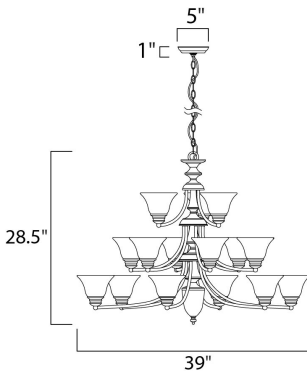

MEASUREMENTS

DIMENSION : 39" W x 28.5" H
 HANGING WEIGHT : 27.43 lb

LAMPING

INPUT VOLTAGE : 120V
 BULB : 15 x 60W Incandescent E26 Medium , 900W Total
 BULB INCLUDED : (Not Included)
 DIMMABLE : Standard