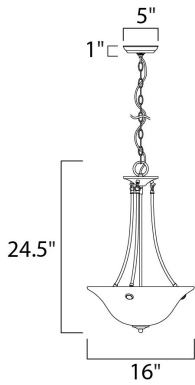

MEASUREMENTS

DIMENSION : 16" W x 24.5" H
 MAX OAH : 24.95" OAH
 HANGING WEIGHT : 6.17 lb

LAMPING

INPUT VOLTAGE : 120V
 BULB : 3 x 60W Incandescent E26 Medium , 180W Total
 BULB INCLUDED : (Not Included)
 DIMMABLE : Yes