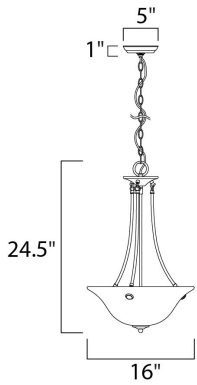

MEASUREMENTS

DIMENSION : 16" L x 16" W x 24.5" H
HANGING WEIGHT : 6.17 lb

LAMPING

INPUT VOLTAGE : 120V
BULB : 3 x 60W Incandescent E26 Medium , 180W Total
BULB INCLUDED : (Not Included)
DIMMABLE : Yes

FINISHES OPTION