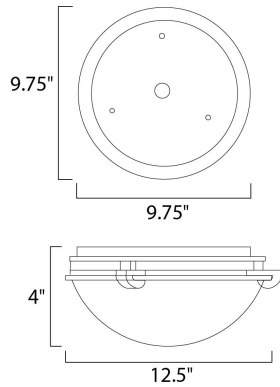

**MEASUREMENTS**

DIMENSION : 12.5" W x 4" H  
 HANGING WEIGHT : 2.82 lb

**LAMPING**

INPUT VOLTAGE : 120V  
 BULB : 2 x 60W Incandescent E26 Medium , 120W Total  
 BULB INCLUDED : (Not Included)  
 DIMMABLE : Yes