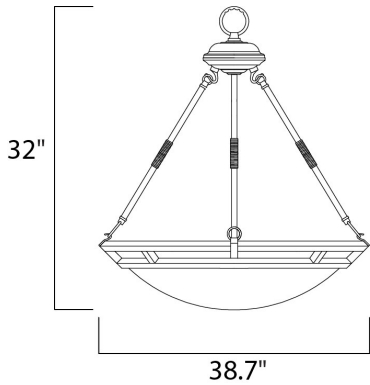

PRODUCT DESCRIPTION

Clean lines are simply stated in this collection. Offered in Marble glass with your choice of Bronze or Pewter finishes.

MEASUREMENTS

DIMENSION : 32" L x 32" W x 38.7" H
 HANGING WEIGHT : 24.91 lb