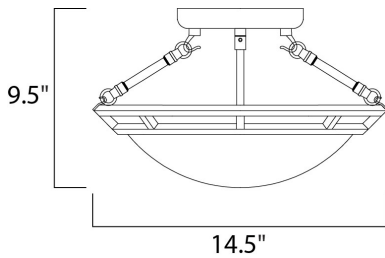

PRODUCT DESCRIPTION

Clean lines are simply stated in this collection. Offered in Marble glass with your choice of Bronze or Pewter finishes.

MEASUREMENTS

DIMENSION : 14.5" L x 14.5" W x 9.5" H
 HANGING WEIGHT : 7.05 lb