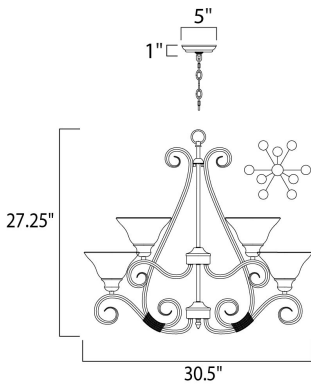

PRODUCT DESCRIPTION

Simple, elegant designs offered in a variety of our most popular finishes. Choose from Acorn, Country Stone, Pewter and Kentucky Bronze. Glass options are Marble and Wilshire.

MEASUREMENTS

DIMENSION : 30.5" L x 30.5" W x 27.25" H
CANOPY : 5" W x 1" H x 5" L
HANGING WEIGHT : 22.49 lb

LAMPING

INPUT VOLTAGE : 120V
BULB : 9 x 60W Incandescent E26 Medium , 540W Total
BULB INCLUDED : (Not Included)
DIMMABLE : Yes

FINISHES OPTION

Kentucky Bronze (KB)

GLASS

Marble MR

MATERIAL

Steel

RATINGS

cULus
Dry Location

ADDITIONAL

ADJUSTABLE
OPERATING TEMPERATURE:
-20°C (-4°F), 40°C (104°F)

Always consult a qualified electrician before installing any lighting product.