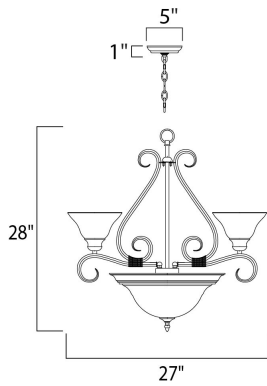

PRODUCT DESCRIPTION

Simple, elegant designs offered in a variety of our most popular finishes. Choose from Acorn, Country Stone, Pewter and Kentucky Bronze. Glass options are Marble and Wilshire.

MEASUREMENTS

DIMENSION : 27" L x 27" W x 28" H
CANOPY : 5" W x 1" H x 5" L
HANGING WEIGHT : 18.08 lb

LAMPING

INPUT VOLTAGE : 120V
BULB : 7 x 60W Incandescent E26 Medium , 420W Total
BULB INCLUDED : (Not Included)
DIMMABLE : Yes

FINISHES OPTION

Kentucky Bronze (KB)

GLASS

Marble MR

MATERIAL

Steel

RATINGS

cULus
Dry Location

ADDITIONAL

ADJUSTABLE
OPERATING TEMPERATURE:
-20°C (-4°F), 40°C (104°F)

Always consult a qualified electrician before installing any lighting product.