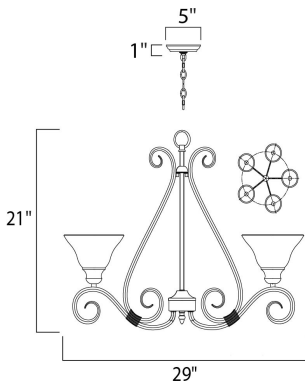

PRODUCT DESCRIPTION

Simple, elegant designs offered in a variety of our most popular finishes. Choose from Acorn, Country Stone, Pewter and Kentucky Bronze. Glass options are Marble and Wilshire.

MEASUREMENTS

DIMENSION : 29" L x 29" W x 21.5" H
CANOPY : 5" W x 1" H x 5" L
HANGING WEIGHT : 13.8 lb

LAMPING

INPUT VOLTAGE : 120V
BULB : 5 x 60W Incandescent E26 Medium , 300W Total
BULB INCLUDED : (Not Included)
DIMMABLE : Yes

FINISHES OPTION

Kentucky Bronze (KB)

GLASS

Marble MR

MATERIAL

Steel

RATINGS

cULus
Dry Location

ADDITIONAL

ADJUSTABLE
OPERATING TEMPERATURE:
-20°C (-4°F), 40°C (104°F)

Always consult a qualified electrician before installing any lighting product.