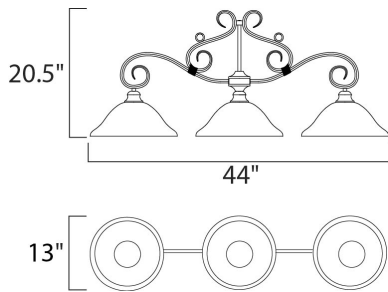

PRODUCT DESCRIPTION

Simple, elegant designs offered in a variety of our most popular finishes. Choose from Acorn, Country Stone, Pewter and Kentucky Bronze. Glass options are Marble and Wilshire.

MEASUREMENTS

DIMENSION : 44" L x 13" W x 20.5" H
MAX OAH : 89" OAH
CANOPY : 4.37" W x 1" H x 9" L
HANGING WEIGHT : 13 lb

LAMPING

INPUT VOLTAGE : 120V
BULB : 3 x 100W Incandescent E26 Medium , 300W Total
BULB INCLUDED : (Not Included)
DIMMABLE : Yes

FINISHES OPTION

- Kentucky Bronze
- Pewter

GLASS

Marble MR

MATERIAL

Steel

RATINGS

cULus
Dry Location

ADDITIONAL

OPERATING TEMPERATURE:
-20°C (-4°F), 40°C (104°F)

Always consult a qualified electrician before installing any lighting product.