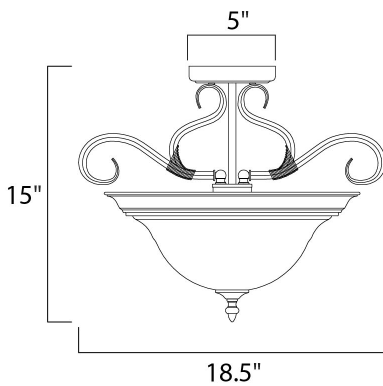

PRODUCT DESCRIPTION

Simple, elegant designs offered in a variety of our most popular finishes. Choose from Acorn, Country Stone, Pewter and Kentucky Bronze. Glass options are Marble and Wilshire.

MEASUREMENTS

DIMENSION : 18.5" L x 18.5" W x 15" H
CANOPY : 5.25" W x 1" H x 5.25" L
HANGING WEIGHT : 13.64 lb

LAMPING

INPUT VOLTAGE : 120V
BULB : 3 x 60W Incandescent E26 Medium , 180W Total
BULB INCLUDED : (Not Included)
DIMMABLE : Yes

FINISHES OPTION

Kentucky Bronze (KB)

GLASS

Wilshire WS

MATERIAL

Glass, Steel

RATINGS

cULus
Dry Location

ADDITIONAL

OPERATING TEMPERATURE:
-20°C (-4°F), 40°C (104°F)

Always consult a qualified electrician before installing any lighting product.