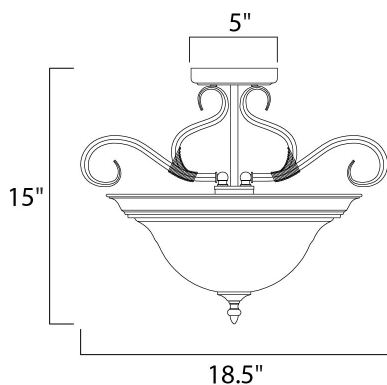

PRODUCT DESCRIPTION

Simple, elegant designs offered in a variety of our most popular finishes. Choose from Acorn, Country Stone, Pewter and Kentucky Bronze. Glass options are Marble and Wilshire.