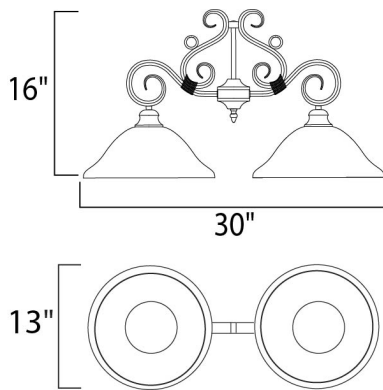

PRODUCT DESCRIPTION

Simple, elegant designs offered in a variety of our most popular finishes. Choose from Acorn, Country Stone, Pewter and Kentucky Bronze. Glass options are Marble and Wilshire.

MEASUREMENTS

DIMENSION : 30" L x 13" W x 16" H
MAX OAH : 88" OAH
CANOPY : 4.5" W x 0.75" H x 9" L
HANGING WEIGHT : 10.58 lb

LAMPING

INPUT VOLTAGE : 120V
BULB : 2 x 100W Incandescent E26 Medium , 200W Total
BULB INCLUDED : (Not Included)
DIMMABLE : Yes

FINISHES OPTION

- Kentucky Bronze
- Pewter

GLASS

Marble MR

MATERIAL

Steel

RATINGS

cULus
Dry Location

ADDITIONAL

OPERATING TEMPERATURE:
-20°C (-4°F), 40°C (104°F)

Always consult a qualified electrician before installing any lighting product.