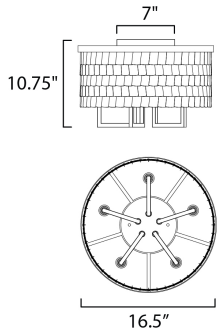

MEASUREMENTS

DIMENSION : 16.5" L x 16.5" W x 10.75" H
 CANOPY : 7" W x 1" H x 7" L
 HANGING WEIGHT : 9.46 lb

LAMPING

INPUT VOLTAGE : 120V
 BULB : 5 x 40W Incandescent E12 Candelabra , 200W Total
 BULB INCLUDED : (Not Included)
 DIMMABLE : Yes