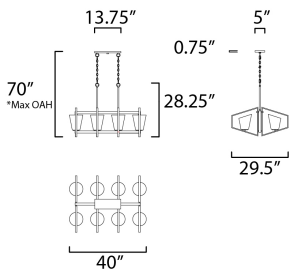

MEASUREMENTS

- DIMENSION : 40" L x 29.5" W x 28.25" H
- MAX OAH : 70" OAH
- CANOPY : 5" W x 0.75" H x 13.75" L
- HANGING WEIGHT : 40.15 lb

LAMPING

- INPUT VOLTAGE : 120V
- BULB : 8 x 60W Incandescent E26 Medium , 480W Total
- BULB INCLUDED : (Not Included)
- DIMMABLE : Yes

*max overall height

FINISHES OPTION

Gold / Black (GLDBK)

GLASS

Satin White SW

MATERIAL

Steel, Glass

RATINGS