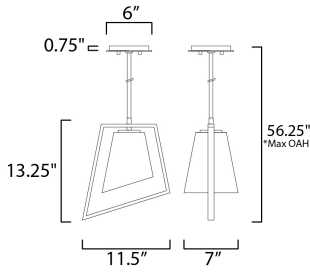

MEASUREMENTS

- DIMENSION : 11.5" L x 7" W x 13.25" H
- MAX OAH : 56.25" OAH
- CANOPY : 6" W x 0.75" H x 6" L
- HANGING WEIGHT : 5.5 lb

LAMPING

- INPUT VOLTAGE : 120V
- BULB : 1 x 60W Incandescent E26 Medium , 60W Total
- BULB INCLUDED : (Not Included)
- DIMMABLE : Yes