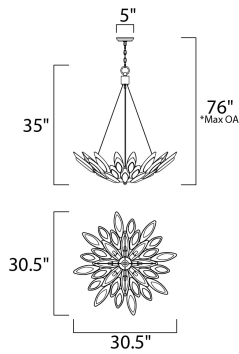

\*max overall height

**MEASUREMENTS**

DIMENSION : 30.5" L x 30.5" W x 35" H  
 MAX OAH : 76" OAH  
 CANOPY : 5" W x 1" H x 5" L  
 HANGING WEIGHT : 28.91 lb

**LAMPING**

INPUT VOLTAGE : 120V  
 LUMENS : 3,920 Rated  
 BULB : 8 x 40W Xenon G9 , 320W Total  
 BULB INCLUDED : (Included)  
 DIMMABLE : Yes