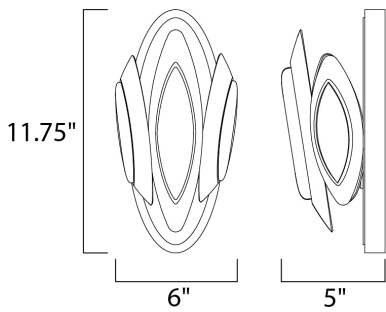

MEASUREMENTS

DIMENSION : 6" W x 11.75" H x 5" Ext
 MAX OAH : 4.75" W x 11.34" H
 HANGING WEIGHT : 4.18 lb

LAMPING

INPUT VOLTAGE : 120V
 LUMENS : 490 Rated
 BULB : 1 x 40W Xenon G9 , 40W Total
 BULB INCLUDED : (Included)
 DIMMABLE : Yes