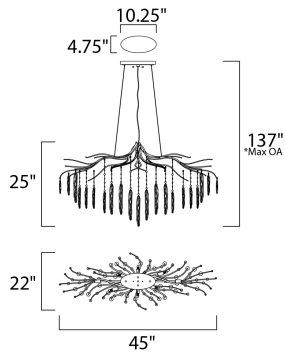

PRODUCT DESCRIPTION

Metal is formed in a branch-like design and finished in a rich Silver Gold. Handmade pendants of Piastra like Ice glass are draped from the frame to complete this designer look.

*max overall height

MEASUREMENTS

DIMENSION : 45" L x 45" W x 25" H
 MAX OAH : 137" OAH
 CANOPY : 4.75" W x 1" H x 10.25" L
 HANGING WEIGHT : 34.50199 lb

LAMPING

INPUT VOLTAGE : 120V
 LUMENS : 5,390 Rated
 BULB : 8 x 40W Xenon G9 , 440W Total
 BULB INCLUDED : (Included)
 DIMMABLE : Yes