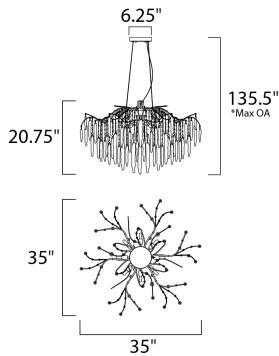

PRODUCT DESCRIPTION

Metal is formed in a branch-like design and finished in a rich Silver Gold. Handmade pendants of Piastra like Ice glass are draped from the frame to complete this designer look.

*max overall height

MEASUREMENTS

- DIMENSION : 35" L x 35" W x 20.75" H
- MAX OAH : 135.5" OAH
- CANOPY : 6.25" W x 1" H x 6.25" L
- HANGING WEIGHT : 30.53371 lb

LAMPING

- INPUT VOLTAGE : 120V
- LUMENS : 3,920 Rated
- BULB : 8 x 40W Xenon G9 , 320W Total
- BULB INCLUDED : (Included)
- DIMMABLE : Yes

FINISHES OPTION

- Silver Gold (SG)

GLASS

Ice IC

MATERIAL

Steel, Glass

RATINGS

cETLus
Dry Location