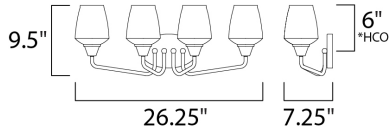

**MEASUREMENTS**

DIMENSION : 26.25" W x 9.5" H x 7.25" Ext  
 BACK PLATE : 4.33" W x 6.75" H x 6" HCO  
 HANGING WEIGHT : 3.7 lb

**LAMPING**

INPUT VOLTAGE : 120V  
 BULB : 4 x 60W Incandescent E26 Medium , 240W Total  
 BULB INCLUDED : (Not Included)  
 DIMMABLE : Yes

\*height from center of outlet to the top of the fixture

**FINISHES OPTION**

-  Black / Satin Nickel (BKSN)
-  Bronze / Antique Brass (BZAB)

**GLASS**

Clear CL

**MATERIAL**

Steel, Glass

**RATINGS**