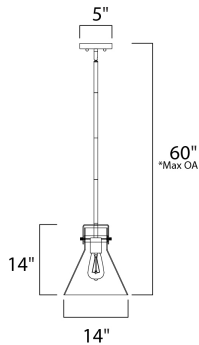

\*max overall height

**MEASUREMENTS**

- DIMENSION : 14" L x 14" W x 15.75" H
- MAX OAH : 60" OAH
- CANOPY : 5" W x 1" H x 5" L
- HANGING WEIGHT : 6.84 lb

**LAMPING**

- INPUT VOLTAGE : 120V
- BULB : 1 x 60W Incandescent E26 Medium , 60W Total
- BULB INCLUDED : (Not Included)
- DIMMABLE : Yes