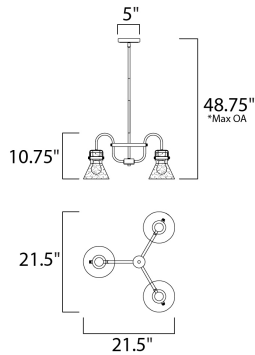

*max overall height

MEASUREMENTS

- DIMENSION : 21.5" L x 21.5" W x 10.75" H
- MAX OAH : 48.75" OAH
- CANOPY : 5" W x 0.75" H x 5" L
- HANGING WEIGHT : 6.82 lb
- WIRE LENGTH : 120"

LAMPING

- INPUT VOLTAGE : 120V
- BULB : 3 x 60W Incandescent E26 Medium , 180W Total
- BULB INCLUDED : (Not Included)
- DIMMABLE : Yes