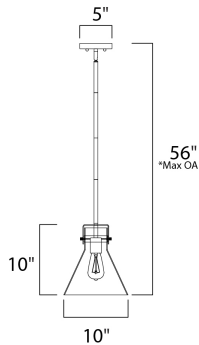

\*max overall height

**MEASUREMENTS**

- DIMENSION : 10" L x 10" W x 11.5" H
- MAX OAH : 56" OAH
- CANOPY : 5" W x 1" H x 5" L
- HANGING WEIGHT : 4.85 lb

**LAMPING**

- INPUT VOLTAGE : 120V
- BULB : 1 x 60W Incandescent E26 Medium , 60W Total
- BULB INCLUDED : (Not Included)
- DIMMABLE : Yes