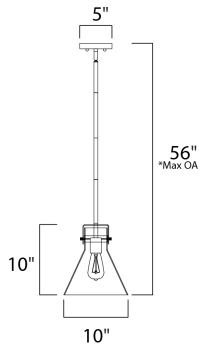

*max overall height

MEASUREMENTS

- DIMENSION : 10" L x 10" W x 11.5" H
- MAX OAH : 56" OAH
- CANOPY : 5" W x 1" H x 5" L
- HANGING WEIGHT : 4.85 lb

LAMPING

- INPUT VOLTAGE : 120V
- BULB : 1 x 60W Incandescent E26 Medium , 60W Total
- BULB INCLUDED : (Not Included)
- DIMMABLE : Yes