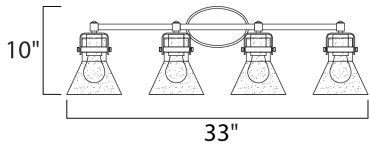

\*height from center of outlet to the top of the fixture

**MEASUREMENTS**

DIMENSION : 33" W x 10" H x 7" Ext  
 BACK PLATE : 7" W x 4.5" H x 2.25" HCO  
 HANGING WEIGHT : 7.26 lb

**LAMPING**

INPUT VOLTAGE : 120V  
 BULB : 4 x 60W Incandescent E26 Medium , 240W Total  
 BULB INCLUDED : (Not Included)  
 DIMMABLE : Yes  
 LIGHTING\_DIRECTION : Down