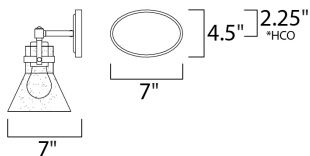

PRODUCT DESCRIPTION

This nautical-inspired collection features Clear Seedy glass cones suspended by a yoke frame. The clear glass offers abundant lighting and compliments the styling of the fixture. Make it a more industrial look by adding filament E26 light bulbs.