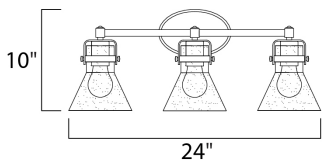

PRODUCT DESCRIPTION

This nautical-inspired collection features Clear Seedy glass cones suspended by a yoke frame. The clear glass offers abundant lighting and compliments the styling of the fixture. Make it a more industrial look by adding filament E26 light bulbs.