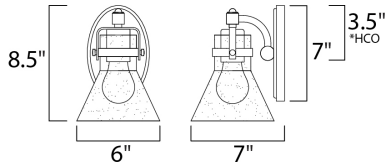

PRODUCT DESCRIPTION

This nautical-inspired collection features Clear Seedy glass cones suspended by a yoke frame. The clear glass offers abundant lighting and compliments the styling of the fixture. Make it a more industrial look by adding filament E26 light bulbs.

MEASUREMENTS

DIMENSION : 6" W x 8.5" H x 7" Ext
MAX OAH : 4.5" W x 7" H
HANGING WEIGHT : 2 lb

LAMPING

INPUT VOLTAGE : 120V
BULB : 1 x 60W Incandescent E26 Medium , 60W Total
BULB INCLUDED : (Not Included)
DIMMABLE : Yes

FINISHES OPTION

- Oil Rubbed Bronze (OI)
- Polished Chrome (PC)

GLASS

Seedy CD

MATERIAL

Steel, Glass

RATINGS

cETLus
Damp Location

ADDITIONAL

INSTALL UP/DOWN: Up/Down
OPERATING TEMPERATURE:
-20°C (-4°F), 40°C (104°F)

Always consult a qualified electrician before installing any lighting product.