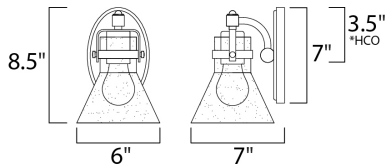

\*height from center of outlet to the top of the fixture

**MEASUREMENTS**

DIMENSION : 6" W x 8.5" H x 7" Ext  
 BACK PLATE : 4.5" W x 7" H x 3.5" HCO  
 HANGING WEIGHT : 2 lb

**LAMPING**

INPUT VOLTAGE : 120V  
 BULB : 1 x 60W Incandescent E26 Medium , 60W Total  
 BULB INCLUDED : (Not Included)  
 DIMMABLE : Yes