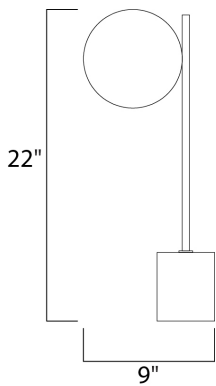

MEASUREMENTS

DIMENSION : 9" W x 22" H
 HANGING WEIGHT : 7.28 lb

LAMPING

INPUT VOLTAGE : 120V
 BULB : 1 x 60W Incandescent E12 Candelabra , 60W Total
 BULB INCLUDED : (Not Included)
 DIMMABLE : Yes

FINISHES OPTION