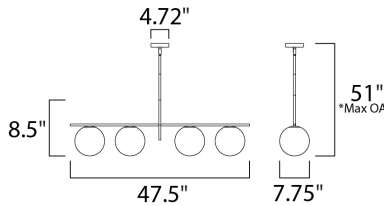

*max overall height

MEASUREMENTS

- DIMENSION : 47.5" L x 7.75" W x 8.5" H
- MAX OAH : 51" OAH
- CANOPY : 4.72" W x 1" H x 4.72" L
- HANGING WEIGHT : 12.1 lb

LAMPING

- INPUT VOLTAGE : 120V
- BULB : 4 x 60W Incandescent E26 , 240W Total
- BULB INCLUDED : (Not Included)
- DIMMABLE : Yes