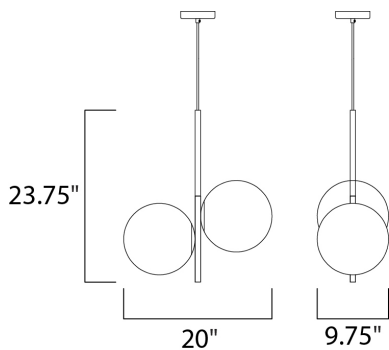

**MEASUREMENTS**

DIMENSION : 20" L x 9.75" W x 23.75" H  
 MAX OAH : 142" OAH  
 CANOPY : 4.72" W x 1" H x 4.72" L  
 HANGING WEIGHT : 6.16 lb

**LAMPING**

INPUT VOLTAGE : 120V  
 BULB : 2 x 60W Incandescent E26 Medium , 120W Total  
 BULB INCLUDED : (Not Included)  
 DIMMABLE : Yes