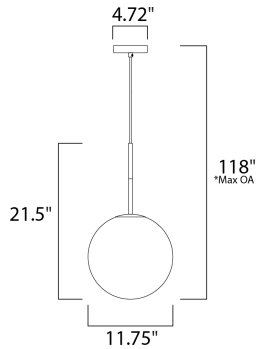

*max overall height

MEASUREMENTS

- DIMENSION : 11.75" W x 21.5" H
- MAX OAH : 118" OAH
- CANOPY : 4.72" W x 1" H x 4.72" L
- HANGING WEIGHT : 4.41 lb

LAMPING

- INPUT VOLTAGE : 120V
- BULB : 1 x 60W Incandescent E26 Medium , 60W Total
- BULB INCLUDED : (Not Included)
- DIMMABLE : Yes