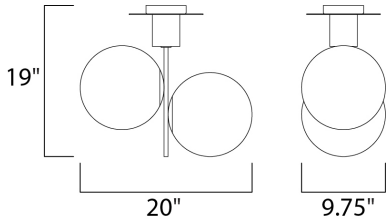

**MEASUREMENTS**

DIMENSION : 20" L x 9.75" W x 19" H  
 CANOPY : 6.29" W x 1" H x 6.29" L  
 HANGING WEIGHT : 8.8 lb

**LAMPING**

INPUT VOLTAGE : 120V  
 BULB : 2 x 60W Incandescent E26 Medium , 120W Total  
 BULB INCLUDED : (Not Included)  
 DIMMABLE : Yes